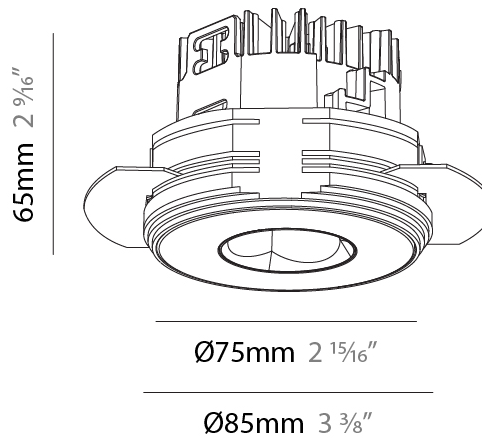

PHYSICAL

Shape: Round
Diameter (mm): 75
Diameter (in): 2 15/16
Height (mm): 65
Height (in): 2 9/16
Ceiling Thickness (mm): 10 / 12.5 / 15 / 25
Ceiling Thickness (in): 3/8 or 1/2 or 9/16 or 1
Min. Recessing Depth (mm): 70
Min. Recessing Depth (in): 2 3/4
Light Distribution: Direct
Diffuser: Lens Pack - Spread Lens / Linear Spread Lens / Honeycomb Louver
Fixture Finish: SSR / BKV / CWI / CRY / HAB / UFT / ITA / RUA / FTG / MYG / LOD / PUS / FRO / FUP / KIA / POP / BLS / SPG / MEY / GOH / GUM / CHC / COM / ABZ / JAG / OBR / MOS / ROR
Fixture Material: Aluminum Die Cast
Cut-out Measurements: 68mm / 2 11/16" Diameter

ELECTRICAL

Lamp Type: LED (Zhaga Standard)
Input Wattage (W): 15
Total Output Wattage (W): 13.6
Dimming: Tri-Mode (Non-Dimming and Phase Dimming (120Vac only) and 0-10V Dimming)
Driver Included: No
Driver Location: Recessed Housing
Driver Type: Constant Current - Universal
Driver Class: Class 2
Input Voltage (V): 120 - 277
Constant Current (MA): 350

LED

Color Temperature (°K): 2700 / 3000 / 3500 / 4000
Max. Delivered Lumen (lm): 1295 / 1377 / 1442 / 1455
Nominal Lumen (lm): 1566 / 1665 / 1743 / 1759
CRI: >90 CRI
Lamp Life (hrs): 50000

OPTICAL

Reflector°: 34
Adjustability: Fixed

RATINGS AND CERTIFICATIONS

Certified By: Certified for North American Standards
IP rating: IP20