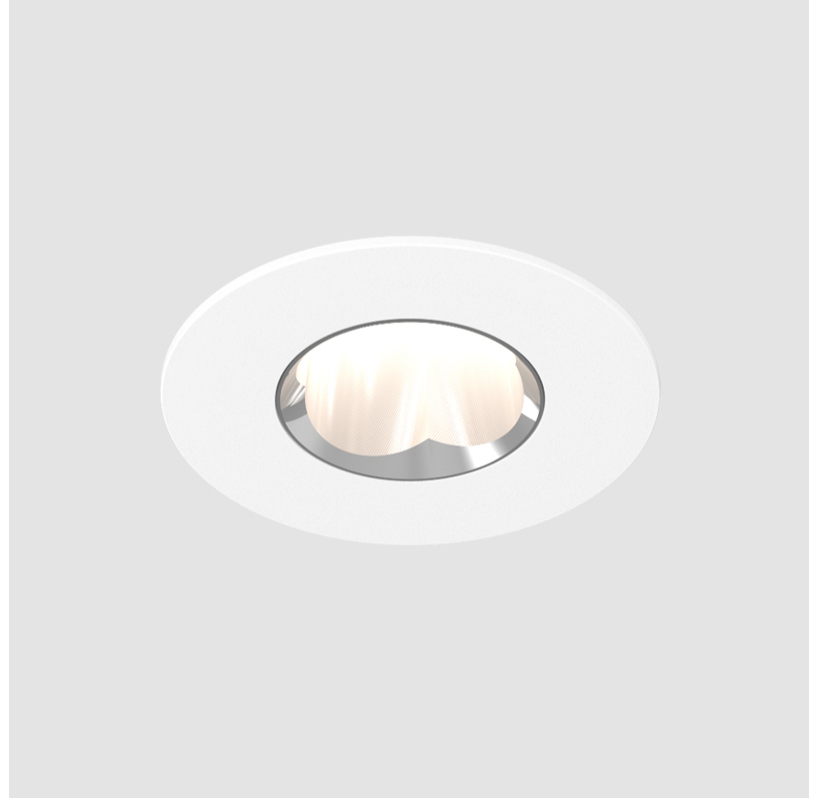

GENERAL

Series: Oiko Pro Round
Subseries: Oiko Pro Round
Brand: Prolicht
Division: Architectural
Mounting Type: Recessed
Mounting Location: Ceiling
Subcategory: Downlight

PHYSICAL

Shape: Round
Diameter (mm): 75
Diameter (in): 2 15/16
Height (mm): 43
Height (in): 1 11/16
Ceiling Thickness (mm): 1 - 25
Ceiling Thickness (in): 1/16 - 1 3/16
Min. Recessing Depth (mm): 50
Min. Recessing Depth (in): 1 15/16
Light Distribution: Direct
Diffuser: Lens Pack - Spread Lens / Linear Spread Lens / Honeycomb Louver
Fixture Finish: SSR / BKV / CWI / CRY / HAB / UFT / ITA / RUA / FTG / MYG / LOD / PUS / FRO / FUP / KIA / POP / BLS / SPG / MEY / GOH / GUM / CHC / COM / ABZ / JAG / OBR / MOS / ROR
Fixture Material: Aluminum Die Cast
Cut-out Measurements: 68mm / 2 11/16" Diameter

ELECTRICAL

Lamp Type: LED (Zhaga Standard)
Input Wattage (W): 14
Total Output Wattage (W): 12.7
Dimming: Dali Dimming
Driver Included: No
Driver Location: Recessed Housing
Driver Type: Constant Current - Universal (120Vac only for DALI driver)
Driver Class: Class 2
Input Voltage (V): 120 - 277
Constant Current (MA): 700

LED

Color Temperature (°K): 2700-6500 Tunable White
Max. Delivered Lumen (lm): 1381
Nominal Lumen (lm): 1460
CRI: >93 CRI
Lamp Life (hrs): 50000
Special LEDs offerings: Tunable White

OPTICAL

Reflector°: 62
Adjustability: Fixed

RATINGS AND CERTIFICATIONS

Certified By: Certified for North American Standards
IP rating: IP20