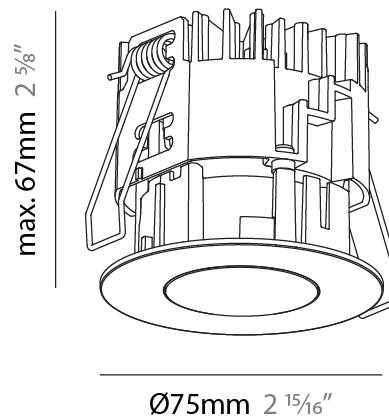

Series: Oiko Pro Round
Subseries: Oiko Pro Round Fixed
Brand: Prolicht
Division: Architectural
Mounting Type: Recessed
Mounting Location: Ceiling
Subcategory: Downlight

PHYSICAL

Shape: Round
Diameter (mm): 75
Diameter (in): 2 ¹⁵/₁₆
Height (mm): 67
Height (in): 2 ⁵/₈
Ceiling Thickness (mm): 1 - 25
Ceiling Thickness (in): 1/16 - 1 3/16
Min. Recessing Depth (mm): 75
Min. Recessing Depth (in): 2 ¹⁵/₁₆
Light Distribution: Direct
Diffuser: Lens Pack - Spread Lens / Linear Spread Lens / Honeycomb Louver
Fixture Finish: SSR / BKV / CWI / CRY / HAB / UFT / ITA / RUA / FTG / MYG / LOD / PUS / FRO / FUP / KIA / POP / BLS / SPG / MEY / GOH / GUM / CHC / COM / ABZ / JAG / OBR / MOS / ROR
Fixture Material: Aluminum Die Cast
Cut-out Measurements: 68mm / 2 11/16" Diameter

ELECTRICAL

Lamp Type: LED (Zhaga Standard)
Input Wattage (W): 16
Total Output Wattage (W): 14.6
Dimming: Tri-Mode (Non-Dimming and Phase Dimming (120Vac only) and 0-10V Dimming)
Driver Included: No
Driver Location: Recessed Housing
Driver Type: Constant Current - Universal
Driver Class: Class 2
Input Voltage (V): 120 - 277
Constant Current (MA): 350

LED

Color Temperature (°K): 2700 / 3000 / 3500 / 4000
Max. Delivered Lumen (lm): 1017 / 1096 / 1160 / 1162
Nominal Lumen (lm): 1393 / 1501 / 1589 / 1592
CRI: >90 CRI
Lamp Life (hrs): 50000

OPTICAL

Reflector°: 16
Adjustability: Fixed

RATINGS AND CERTIFICATIONS

Certified By: Certified for North American Standards
IP rating: IP54