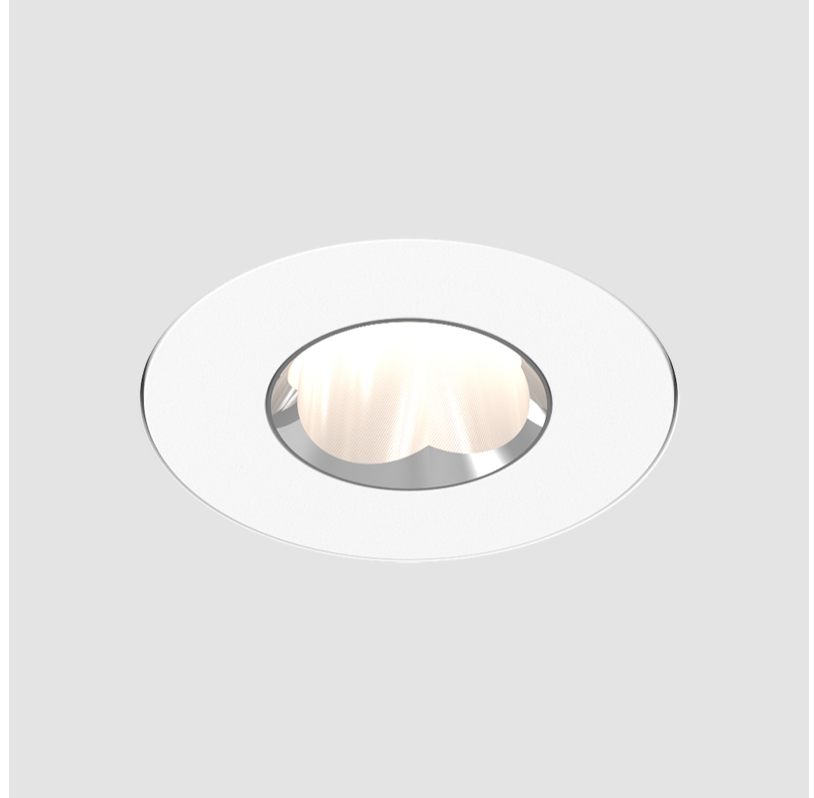

GENERAL

Series: Oiko Pro Round
Subseries: Oiko Pro Round Fixed
Brand: Prolicht
Division: Architectural
Mounting Type: Trimless
Mounting Location: Ceiling
Subcategory: Downlight

PHYSICAL

Shape: Round
Diameter (mm): 75
Diameter (in): 2 ¹⁵/₁₆
Height (mm): 43
Height (in): 1 ¹¹/₁₆
Ceiling Thickness (mm): 10 / 12.5 / 15 / 25
Ceiling Thickness (in): 3/8 or 1/2 or 9/16 or 1
Min. Recessing Depth (mm): 50
Min. Recessing Depth (in): 1 ¹⁵/₁₆
Light Distribution: Direct
Diffuser: Lens Pack - Spread Lens / Linear Spread Lens / Honeycomb Louver
Fixture Finish: SSR / BKV / CWI / CRY / HAB / UFT / ITA / RUA / FTG / MYG / LOD / PUS / FRO / FUP / KIA / POP / BLS / SPG / MEY / GOH / GUM / CHC / COM / ABZ / JAG / OBR / MOS / ROR
Fixture Material: Aluminum Die Cast
Cut-out Measurements: 86mm / 2 11/16" Diameter

ELECTRICAL

Lamp Type: LED (Zhaga Standard)
Input Wattage (W): 14
Total Output Wattage (W): 12.7
Dimming: Dali Dimming
Driver Included: No
Driver Location: Recessed Housing
Driver Type: Constant Current - Universal (120Vac only for DALI driver)
Driver Class: Class 2
Input Voltage (V): 120 - 277
Constant Current (MA): 700

LED

Color Temperature (°K): 2700-6500 Tunable White
Max. Delivered Lumen (lm): 1381
Nominal Lumen (lm): 1460
CRI: >90 CRI
Lamp Life (hrs): 50000
Special LEDs offerings: Tunable White

OPTICAL

Reflector°: 62
Adjustability: Fixed

RATINGS AND CERTIFICATIONS

Certified By: Certified for North American Standards
IP rating: IP20