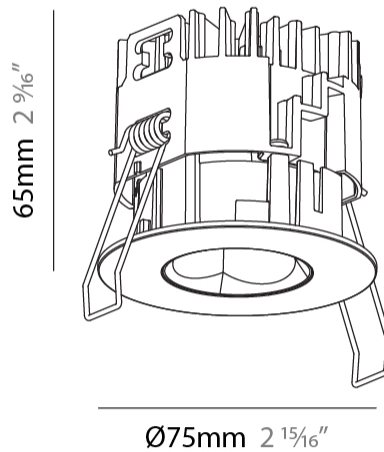

PHYSICAL

Shape: Round
Diameter (mm): 75
Diameter (in): 2 15/16
Height (mm): 65
Height (in): 2 9/16
Ceiling Thickness (mm): 1 - 25
Ceiling Thickness (in): 1/16 - 1 3/16
Min. Recessing Depth (mm): 70
Min. Recessing Depth (in): 2 3/4
Light Distribution: Direct
Diffuser: Lens Pack - Spread Lens / Linear Spread Lens / Honeycomb Louver
Fixture Finish: SSR / BKV / CWI / CRY / HAB / UFT / ITA / RUA / FTG / MYG / LOD / PUS / FRO / FUP / KIA / POP / BLS / SPG / MEY / GOH / GUM / CHC / COM / ABZ / JAG / OBR / MOS / ROR
Fixture Material: Aluminum Die Cast
Cut-out Measurements: 68mm / 2 11/16" Diameter

ELECTRICAL

Lamp Type: LED (Zhaga Standard)
Input Wattage (W): 16
Total Output Wattage (W): 14.6
Dimming: Tri-Mode (Non-Dimming and Phase Dimming (120Vac only) and 0-10V Dimming)
Driver Included: No
Driver Location: Recessed Housing
Driver Type: Constant Current - Universal
Driver Class: Class 2
Housing: See Components
Input Voltage (V): 120 - 277
Constant Current (MA): 350

LED

Color Temperature (°K): 2700 / 3000 / 3500 / 4000
Max. Delivered Lumen (lm): 1067 / 1150 / 1217 / 1220
Nominal Lumen (lm): 1393 / 1501 / 1589 / 1592
CRI: >90 CRI
Lamp Life (hrs): 50000

OPTICAL

Reflector°: 14
Adjustability: Fixed

RATINGS AND CERTIFICATIONS

Certified By: Certified for North American Standards
IP rating: IP44